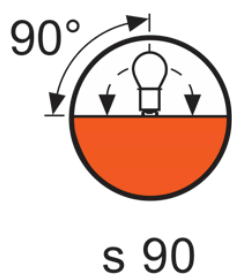

Product datasheet

Packaging Information

Product number	EAN/UPC	Packaging	Quantity	Outside dimensions l x w x h	Gross weight
54484	4008321632173	Folding box (SKU)	1	2.8 in x 2.8 in x 6.3 in	0.2 lb
54484	4008321984265	Shipping box (Case)	12	11.6 in x 8.7 in x 6.9 in	3.4 lb

The mentioned product code describes the smallest quantity unit which can be ordered. One shipping unit can contain one or more single products. When placing an order, for the quantity please enter single or multiples of a shipping unit.

Disclaimer

OSRAM does not accept liability for errors, changes and omissions.