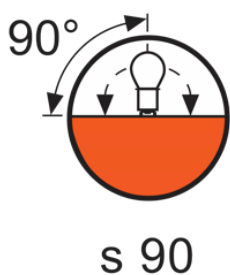

Product datasheet

Packaging Information

Product number	EAN/UPC	Packaging	Quantity	Outside dimensions l x w x h	Gross weight
54553	4052899129573	Folding box (SKU)	1	13.3 in x 5.4 in x 5.6 in	1.1 lb
54553	4008321893611	Shipping box (Case)	6	16.6 in x 11.7 in x 13.7 in	8.9 lb

The mentioned product code describes the smallest quantity unit which can be ordered. One shipping unit can contain one or more single products. When placing an order, for the quantity please enter single or multiples of a shipping unit.

Disclaimer

OSRAM does not accept liability for errors, changes and omissions.