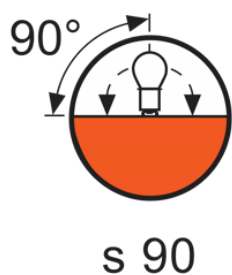

Product datasheet

Packaging Information

Product number	EAN/UPC	Packaging	Quantity	Outside dimensions l x w x h	Gross weight
54541	4008321654038	Folding box (SKU)	1	8.7 in x 3.5 in x 3.7 in	0.7 lb
54541	4008321984296	Shipping box (Case)	6	11.4 in x 8.4 in x 10.5 in	6.2 lb

The mentioned product code describes the smallest quantity unit which can be ordered. One shipping unit can contain one or more single products. When placing an order, for the quantity please enter single or multiples of a shipping unit.

Disclaimer

OSRAM does not accept liability for errors, changes and omissions.