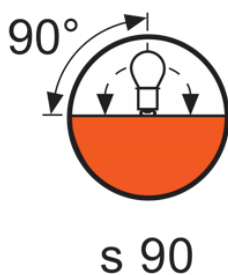

Product datasheet

Technical data

General product information

Product Number	54497
Product Name	64678 800W 230V 12/CS 1/SKU

Electrical data

Nominal Wattage	800 W
Nominal Voltage	230 V
Type of Current	AC

Light technical data

Luminous Flux	20000 lm
Light Center Length - LCL (in)	60.52 in
Light Center Length - LCL (mm)	2.38 mm
Color Temperature	3200 K
Color Rendering Index	100
Average Rated Life	250 h

Physical attributes

Base	G9.5 MEDIUM BIPIN
Bulb Shape	T6
Length l (in)	101 in
Length l (mm)	3.98 mm
Diameter d (in)	0.720 in
Diameter d (mm)	18.30 mm

Additional product data

Operating Position	ANY
Lamp Type	SINGLE END