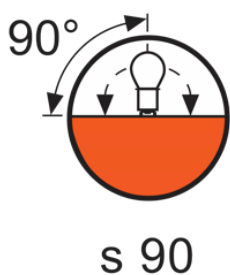

Product datasheet

Packaging Information

Product number	EAN/UPC	Packaging	Quantity	Outside dimensions l x w x h	Gross weight
54494	4008321623997	Folding box (SKU)	1	1.6 in x 1.6 in x 5.1 in	0.1 lb
54494	4008321624000	Shipping box (Case)	12	7 in x 5.4 in x 6 in	1.8 lb

The mentioned product code describes the smallest quantity unit which can be ordered. One shipping unit can contain one or more single products. When placing an order, for the quantity please enter single or multiples of a shipping unit.

Disclaimer

OSRAM does not accept liability for errors, changes and omissions.